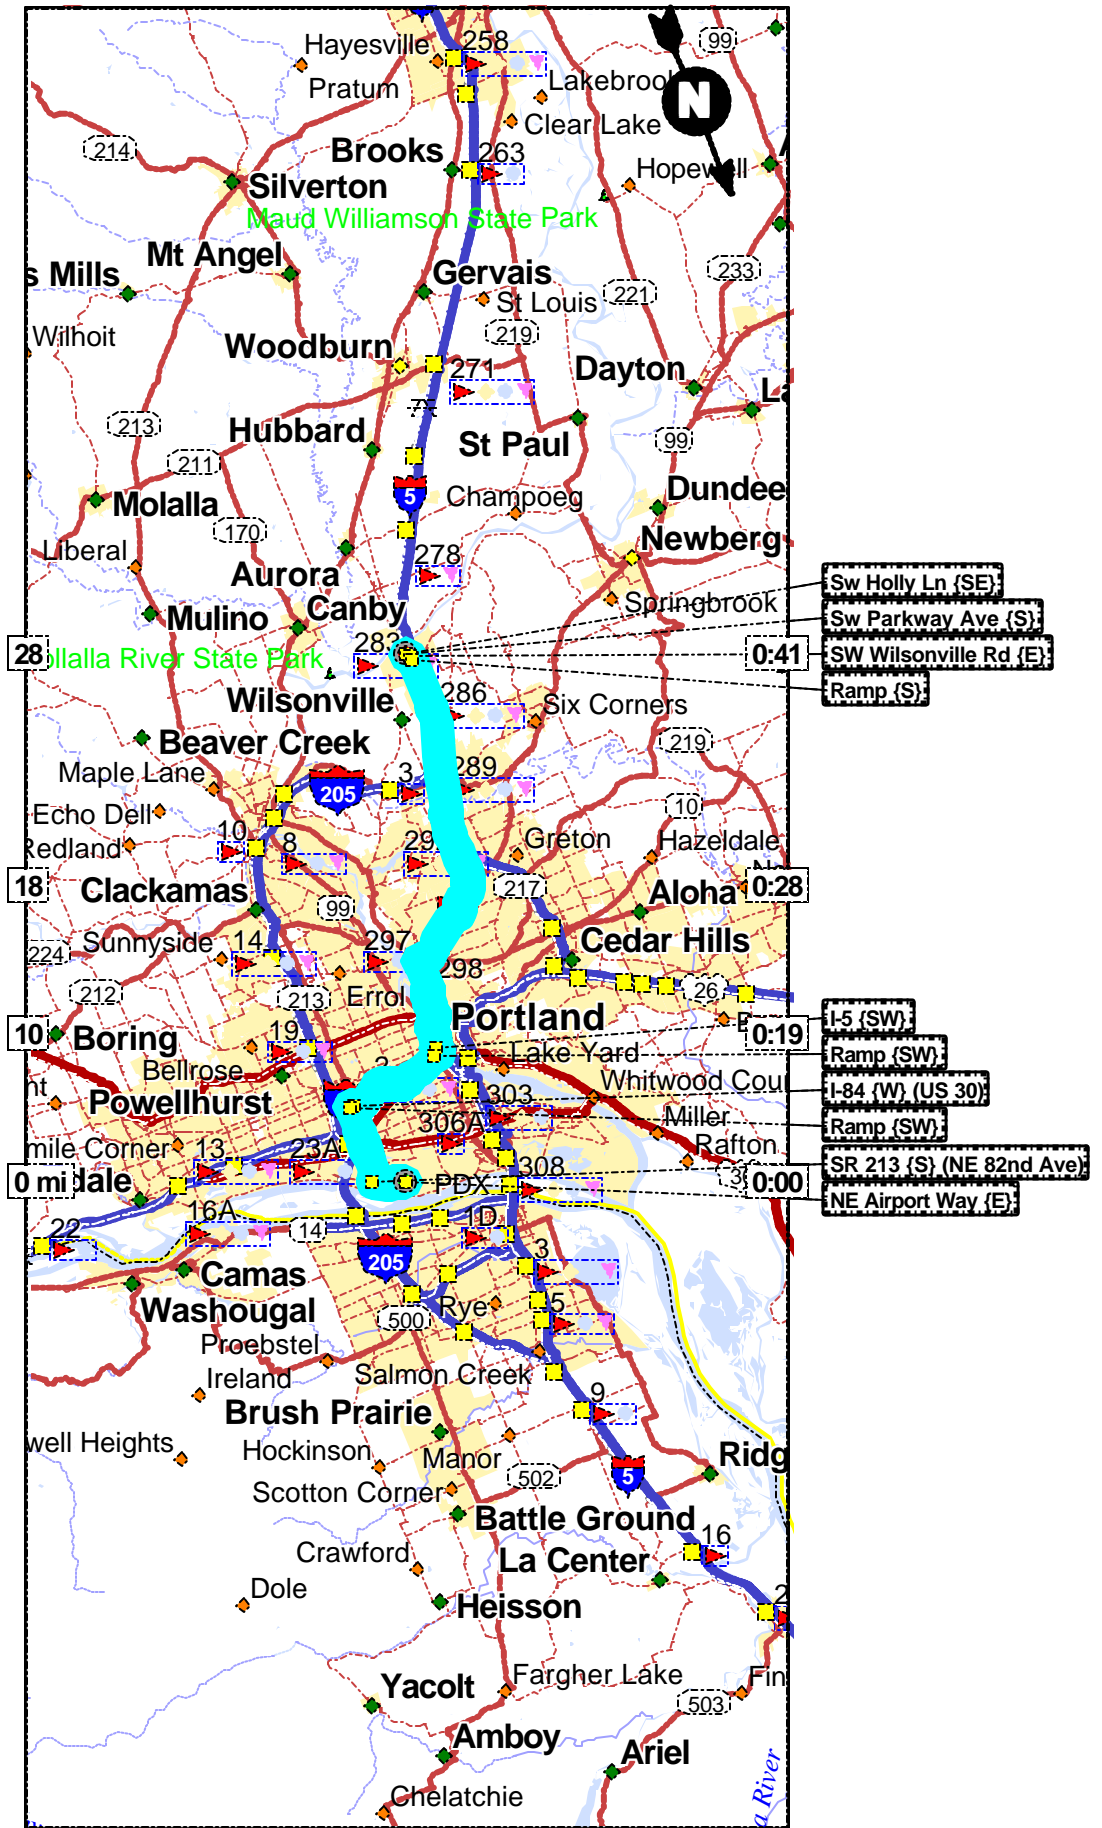

PDX (Portland Intl), OR to Finish3

Quickest Route

Total Distance: 28 Mi, Total Time: 0:41
From - PDX (Portland Intl), OR
To - Finish3

Directions with maps
Travel Plan

pg - 2
pg - 6

	Road	Dir	Near	Exit #	Time	Dist	Mi
	START - PDX (Portland Intl), OR						
	1 NE Airport Way	E	Portland Intl Arpt OR		0:00	0.0	1.3
	2 SR 213 (NE 82nd Ave)	S			0:03	1.3	3.4
	3 Ramp	SW			0:12	4.6	0.2
	4 I-84 (US 30)	W			0:12	4.8	4.4
	5 Ramp	SW	Portland OR		0:18	9.2	0.4
	6 I-5	SW	Portland OR	Portlan 283	0:19	9.6	17
	7 Ramp	S			0:39	27.0	0.2
	8 SW Wilsonville Rd	E			0:39	27.1	0.1
	9 Sw Parkway Ave	S			0:40	27.3	0.2

	Road	Dir	Near	Exit #	Time	Dist	Mi	
	9	S			0:40	27.3	0.2	
	10	SE			0:41	27.5	0.0	
	FINISH - Finish3							

Total Distance: 28 Mi, Total Time: 0:41

PDX (Portland Intl), OR

Quickest Route