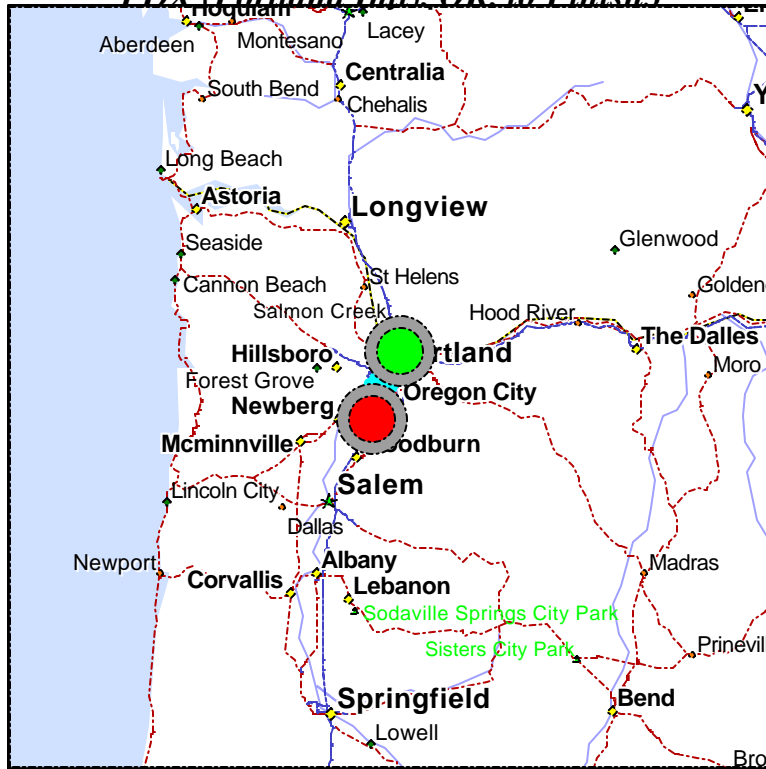

PDX (Portland Intl), OR to Finish3

Quickest Route

Total Distance: 28 Mi, Total Time: 0:41
From - PDX (Portland Intl), OR
To - Finish3

Directions with maps
Travel Plan

pg - 2
pg - 6

	Road	Dir	Near	Exit #	Time	Dist	Mi
	START - PDX (Portland Intl), OR						
	1 NE Airport Way	E	Portland Intl Arpt OR		0:00	0.0	1.3
	2 SR 213 (NE 82nd Ave)	S			0:03	1.3	3.4
	3 Ramp	SW			0:12	4.6	0.2
	4 I-84 (US 30)	W			0:12	4.8	4.4
	5 Ramp	SW	Portland OR		0:18	9.2	0.4
	6 I-5	SW	Portland OR	Portlan 283	0:19	9.6	17
	7 Ramp	S			0:39	27.0	0.2
	8 SW Wilsonville Rd	E			0:39	27.1	0.1
	9 Sw Parkway Ave	S			0:40	27.3	0.2

	Road	Dir	Near	Exit #	Time	Dist	Mi	
	9	S			0:40	27.3	0.2	
	10	SE			0:41	27.5	0.0	
	FINISH - Finish3							

Total Distance: 28 Mi, Total Time: 0:41

PDX (Portland Intl), OR

Quickest Route