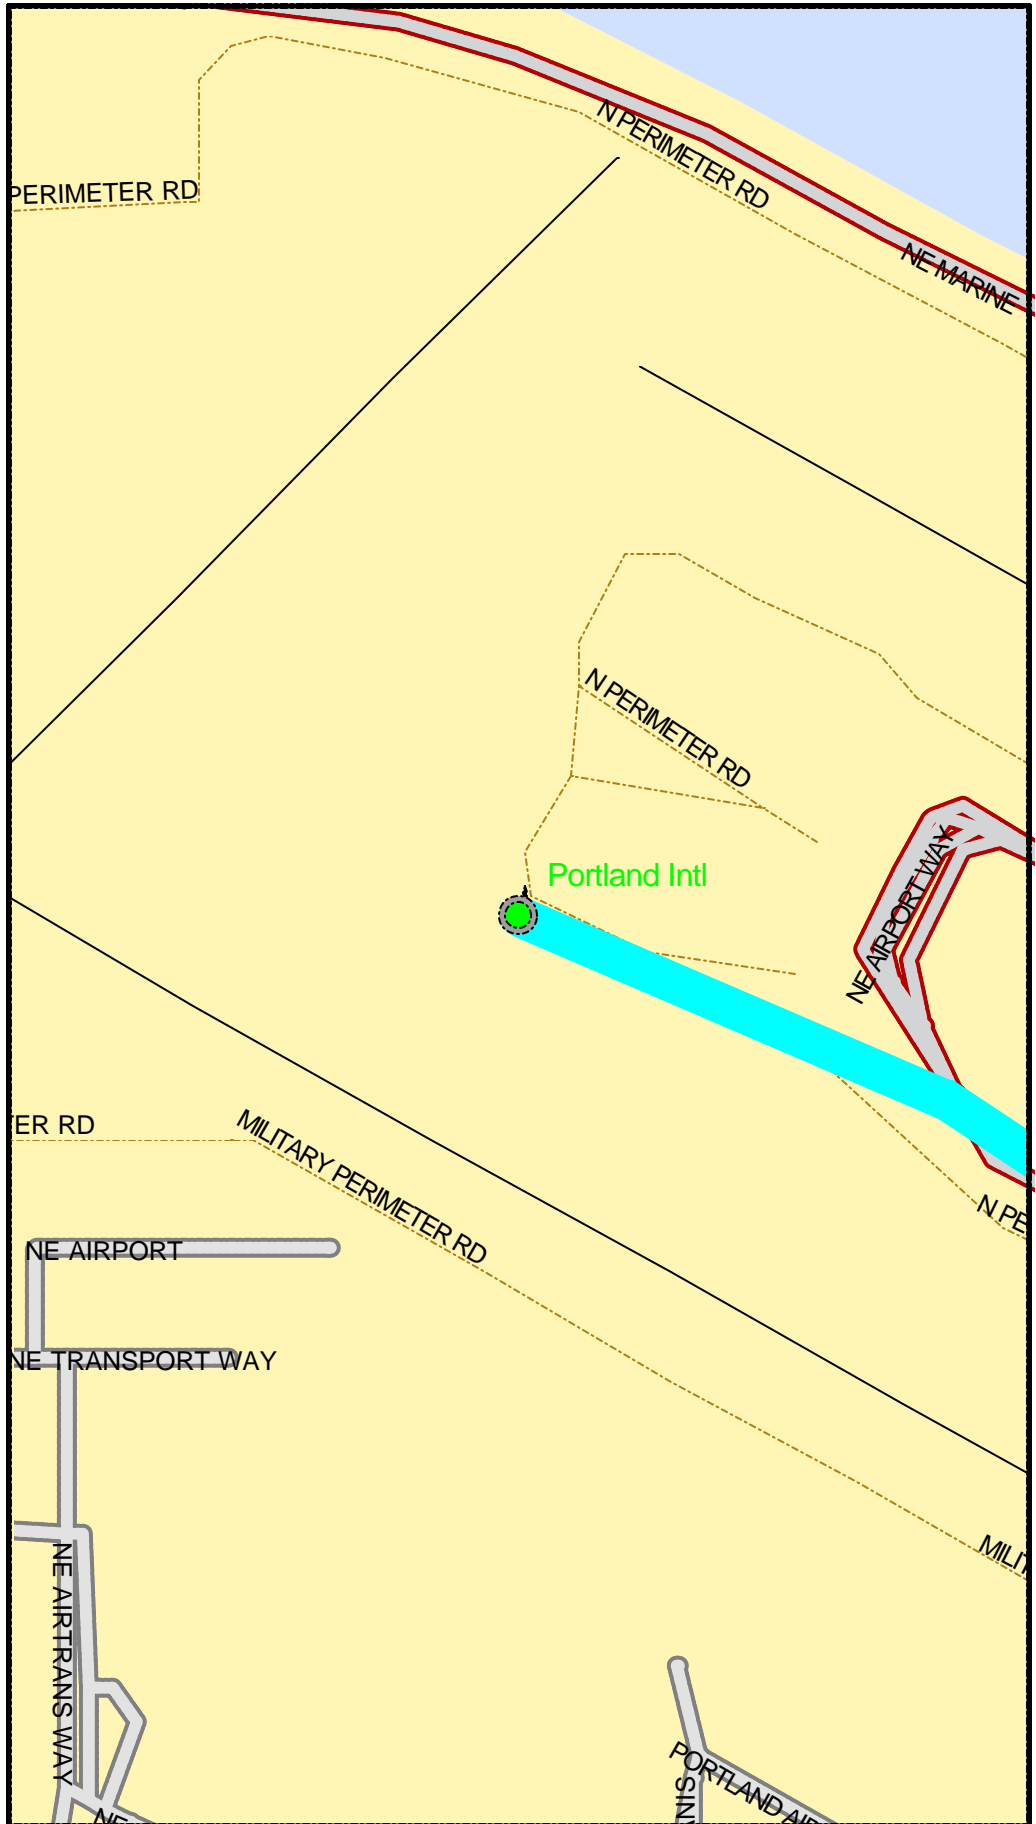

PDX (Portland Intl), OR to Finish3

Quickest Route

Total Distance: 28 Mi, Total Time: 0:41
From - PDX (Portland Intl), OR
To - Finish3

Directions with maps
Travel Plan

pg - 2
pg - 6

	Road	Dir	Near	Exit #	Time	Dist	Mi
	START - PDX (Portland Intl), OR						
	1 NE Airport Way	E	Portland Intl Arpt OR		0:00	0.0	1.3
	2 SR 213 (NE 82nd Ave)	S			0:03	1.3	3.4
	3 Ramp	SW			0:12	4.6	0.2
	4 I-84 (US 30)	W			0:12	4.8	4.4
	5 Ramp	SW	Portland OR		0:18	9.2	0.4
	6 I-5	SW	Portland OR	Portlan 283	0:19	9.6	17
	7 Ramp	S			0:39	27.0	0.2
	8 SW Wilsonville Rd	E			0:39	27.1	0.1
	9 Sw Parkway Ave	S			0:40	27.3	0.2

	Road	Dir	Near	Exit #	Time	Dist	Mi	
	9	S			0:40	27.3	0.2	
	10	SE			0:41	27.5	0.0	
	FINISH - Finish3							

Total Distance: 28 Mi, Total Time: 0:41

PDX (Portland Intl), OR

Quickest Route