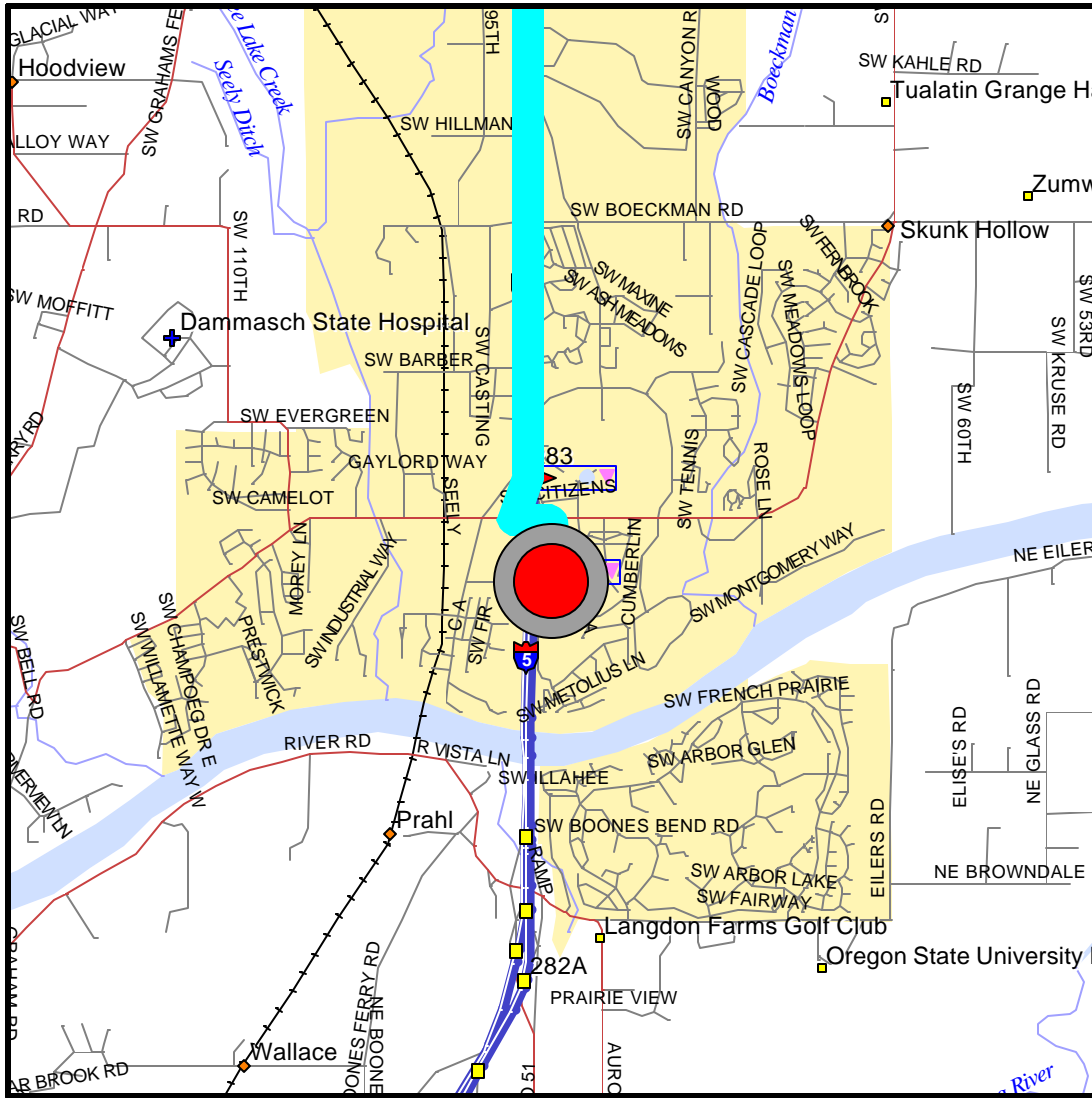

PDX (Portland Intl), OR to Finish3

Quickest Route

Total Distance: 28 Mi, Total Time: 0:41
From - PDX (Portland Intl), OR
To - Finish3

Directions with maps
Travel Plan

pg - 2
pg - 6

	Road	Dir	Near	Exit #	Time	Dist	Mi
	START - PDX (Portland Intl), OR						
	1 NE Airport Way	E	Portland Intl Arpt OR		0:00	0.0	1.3
	2 SR 213 (NE 82nd Ave)	S			0:03	1.3	3.4
	3 Ramp	SW			0:12	4.6	0.2
	4 I-84 (US 30)	W			0:12	4.8	4.4
	5 Ramp	SW	Portland OR		0:18	9.2	0.4
	6 I-5	SW	Portland OR	Portlan 283	0:19	9.6	17
	7 Ramp	S			0:39	27.0	0.2
	8 SW Wilsonville Rd	E			0:39	27.1	0.1
	9 Sw Parkway Ave	S			0:40	27.3	0.2

	Road	Dir	Near	Exit #	Time	Dist	Mi	
	9	S			0:40	27.3	0.2	
	10	SE			0:41	27.5	0.0	
	FINISH - Finish3							

Total Distance: 28 Mi, Total Time: 0:41

PDX (Portland Intl), OR

Quickest Route