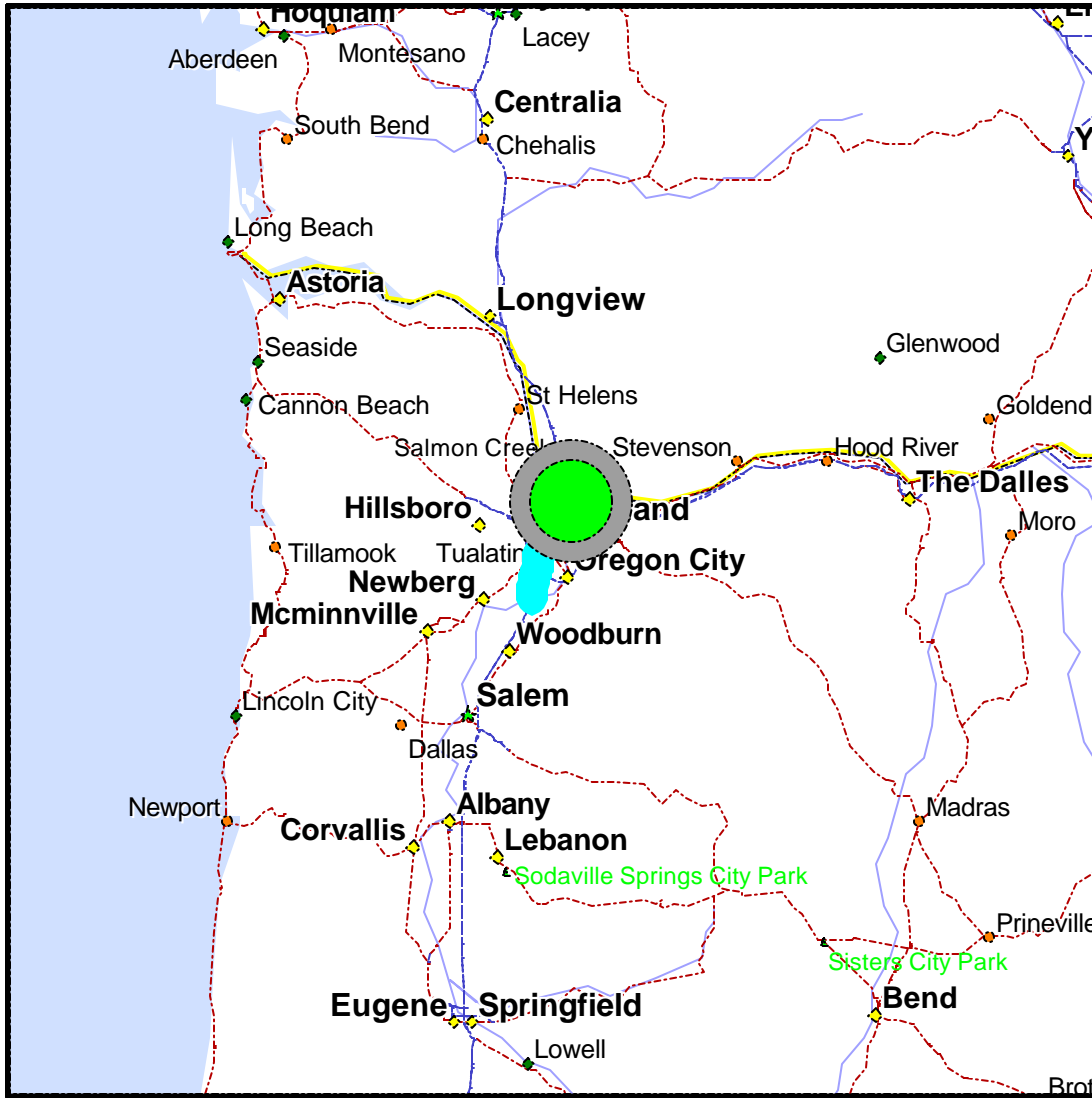

PDX (Portland Intl), OR to Finish3

Quickest Route

Total Distance: 28 Mi, Total Time: 0:41
From - PDX (Portland Intl), OR
To - Finish3

Directions with maps
Travel Plan

pg - 2
pg - 6

	Road	Dir	Near	Exit #	Time	Dist	Mi
	START - PDX (Portland Intl), OR						
	1 NE Airport Way	E	Portland Intl Arpt OR		0:00	0.0	1.3
	2 SR 213 (NE 82nd Ave)	S			0:03	1.3	3.4
	3 Ramp	SW			0:12	4.6	0.2
	4 I-84 (US 30)	W			0:12	4.8	4.4
	5 Ramp	SW	Portland OR		0:18	9.2	0.4
	6 I-5	SW	Portland OR	Portlan 283	0:19	9.6	17
	7 Ramp	S			0:39	27.0	0.2
	8 SW Wilsonville Rd	E			0:39	27.1	0.1
	9 Sw Parkway Ave	S			0:40	27.3	0.2

	Road	Dir	Near	Exit #	Time	Dist	Mi	
	9	S			0:40	27.3	0.2	
	10	SE			0:41	27.5	0.0	
	FINISH - Finish3							

Total Distance: 28 Mi, Total Time: 0:41

PDX (Portland Intl), OR

Quickest Route