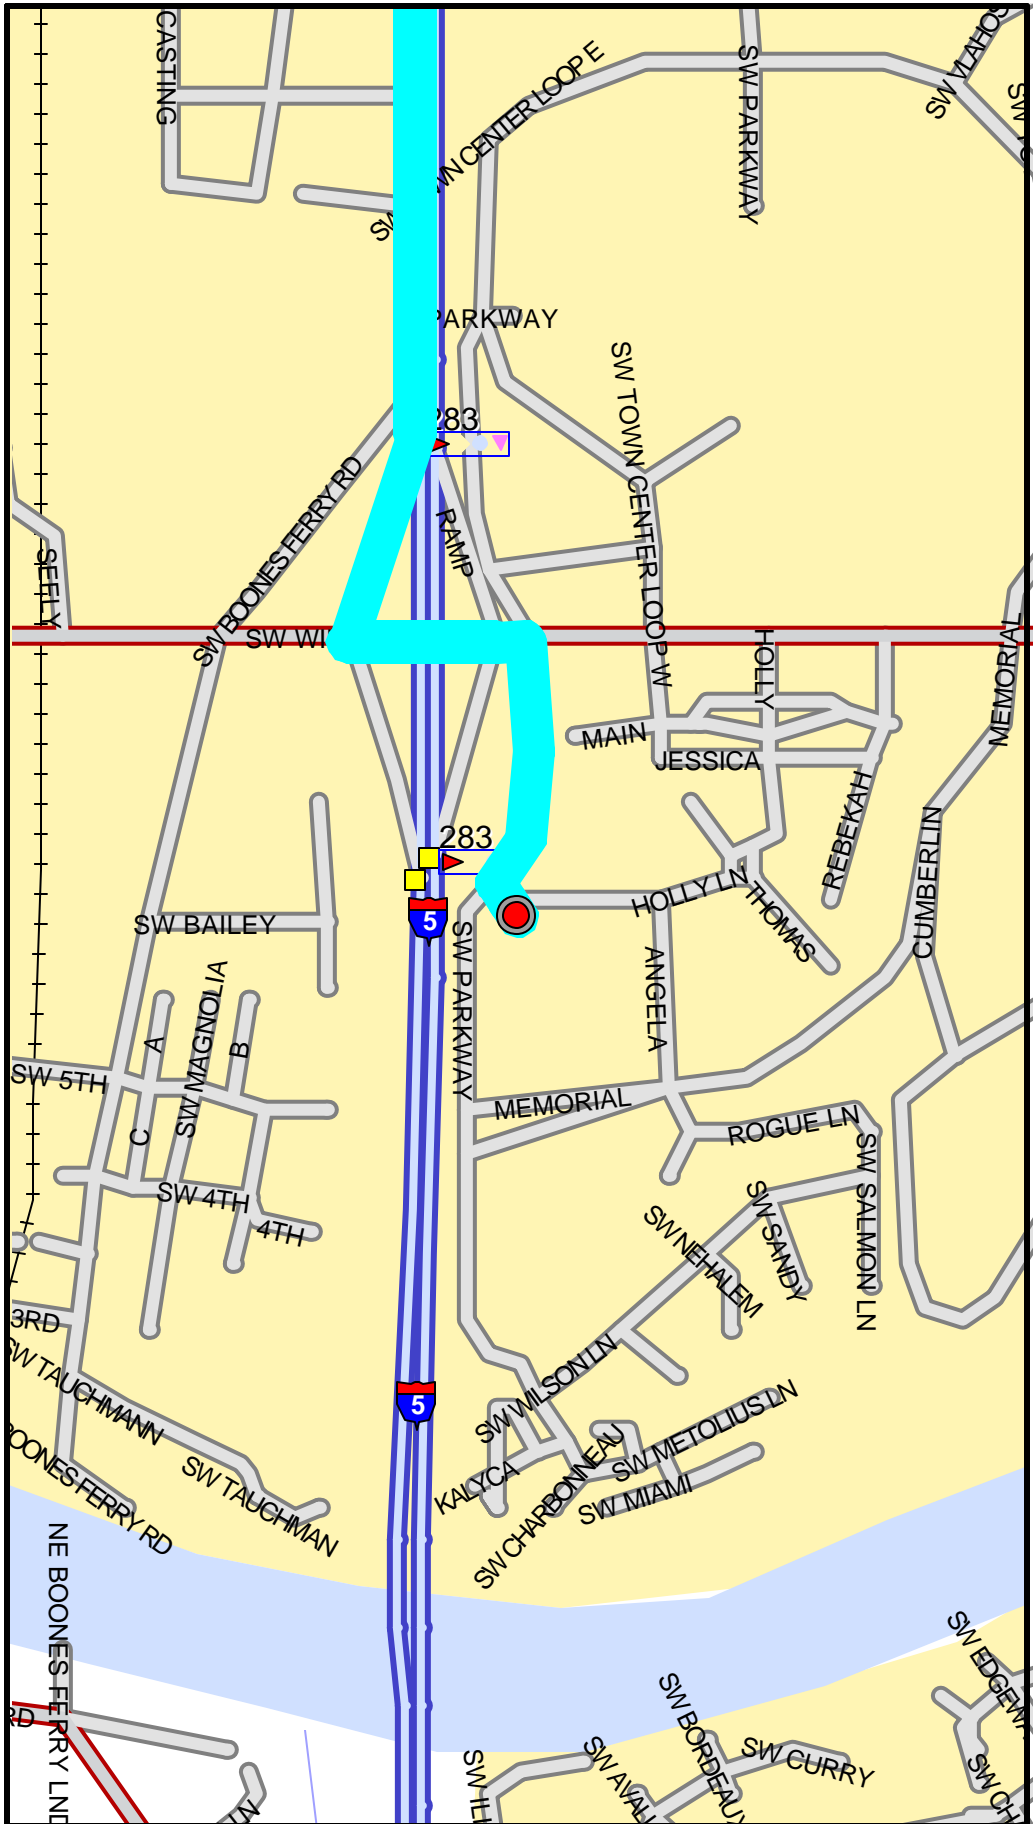

PDX (Portland Intl), OR to Finish3

Quickest Route

Total Distance: 28 Mi, Total Time: 0:41
From - PDX (Portland Intl), OR
To - Finish3

Directions with maps
Travel Plan

pg - 2
pg - 6

	Road	Dir	Near	Exit #	Time	Dist	Mi
	START - PDX (Portland Intl), OR						
	1 NE Airport Way	E	Portland Intl Arpt OR		0:00	0.0	1.3
	2 SR 213 (NE 82nd Ave)	S			0:03	1.3	3.4
	3 Ramp	SW			0:12	4.6	0.2
	4 I-84 (US 30)	W			0:12	4.8	4.4
	5 Ramp	SW	Portland OR		0:18	9.2	0.4
	6 I-5	SW	Portland OR	Portlan 283	0:19	9.6	17
	7 Ramp	S			0:39	27.0	0.2
	8 SW Wilsonville Rd	E			0:39	27.1	0.1
	9 Sw Parkway Ave	S			0:40	27.3	0.2

	Road	Dir	Near	Exit #	Time	Dist	Mi	
	9	S			0:40	27.3	0.2	
	10	SE			0:41	27.5	0.0	
	FINISH - Finish3							

Total Distance: 28 Mi, Total Time: 0:41

PDX (Portland Intl), OR

Quickest Route